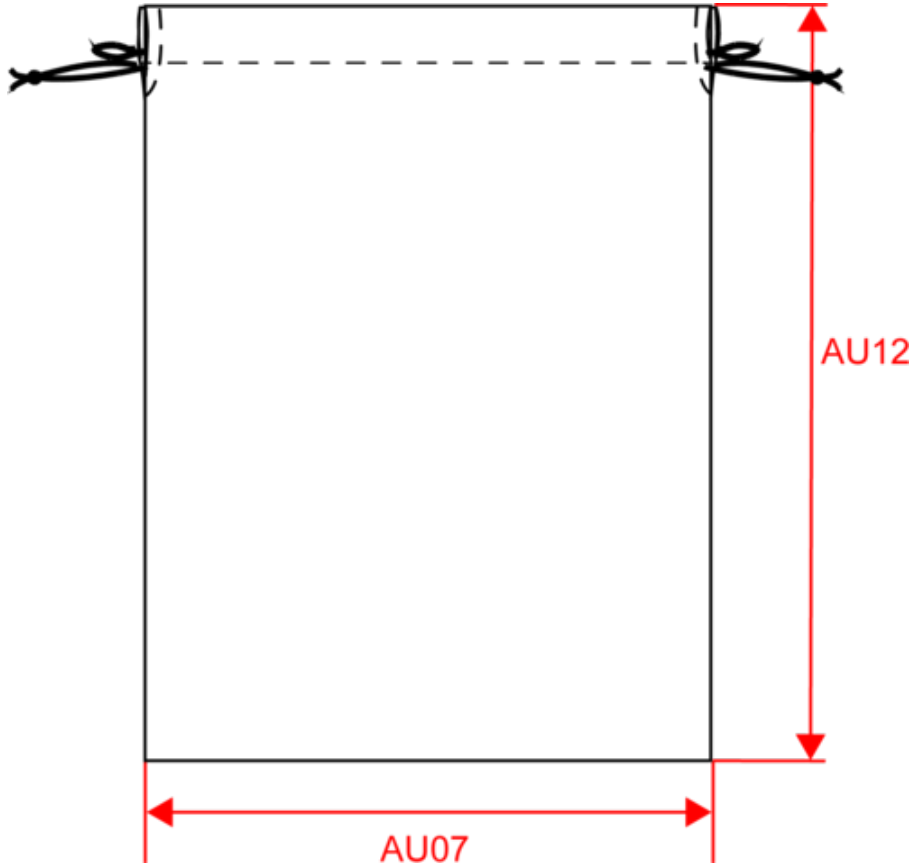

Customs code

63079098

Washing instructions

Drawstring bag with Christmas patterns

Dimensions (cm)

Measurements in cm	One size
AU07 - Total width	38.00
AU12 - Total height	44.00

KI0735

Drawstring bag with Christmas patterns